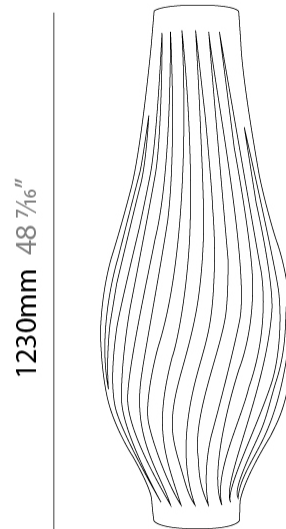

PROJECT
TYPE
SPECIFIER
QUANTITY
DATE

HELIOS PORTABLE

D64030-

base number   Finish
Options

1. To build a product code in our configurator select the specify button on the base model # product page
2. To build a manual product code on this datasheet choose from the options listed below in blue font and add the suffix to the base model #

GENERAL

Series: Helios
Partner: Linea Zero
Division: Design
Installation: Portable
Product Type: Floor
Mounting Location: Floor

PHYSICAL

Shape: Abstract
Diameter (mm): 430
Diameter (in): 15 ³/₄
Height (mm): 1230
Height (in): 16 ¹⁵/₁₆
Diffuser: Polilux™ Shade - See Finish Options
Fixture Finish: WHI / BLK / PBL / POR / PGN / COP / NGD / PKM / SIL
Fixture Material: Polilux™/ Metal holder
Primary Material: Non-Static Polilux
Upon Request: Bolt Down

ELECTRICAL

Number of Lamps: 2
Lamp Type: LED Retrofit
Bulb Included: Bulb Not Included
Max. Wattage Per Lamp (W): 7
Lamp Base: E26
Input Voltage (V): 120
Upon Request: 277Vac / GU24

LED

OPTICAL

RATINGS AND CERTIFICATIONS

Certified By: Certified for North American Standards
IP rating: IP20