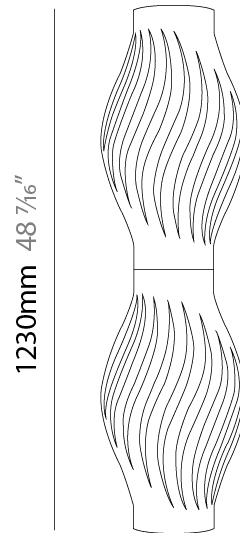

PROJECT	_____
TYPE	_____
SPECIFIER	_____
QUANTITY	_____
DATE	_____

HELIOS PORTABLE

D64029-

base number   Finish
Options

1. To build a product code in our configurator select the specify button on the base model # product page
2. To build a manual product code on this datasheet choose from the options listed below in blue font and add the suffix to the base model #

GENERAL

Series: Helios _____
Partner: Linea Zero _____
Division: Design _____
Installation: Portable _____
Product Type: Floor _____
Mounting Location: Floor _____

PHYSICAL

Shape: Abstract _____
Diameter (mm): 350 _____
Diameter (in): 15 ³/₄ _____
Height (mm): 1230 _____
Height (in): 13 ³/₄ _____
Diffuser: Polilux™ Shade - See Finish Options _____
Fixture Finish: WHI / BLK / PBL / POR / PGN / COP / NGD / PKM / SIL _____
Fixture Material: Polilux™/ Metal holder _____
Primary Material: Non-Static Polilux _____
Upon Request: Bolt Down _____

ELECTRICAL

Number of Lamps: 2 _____
Lamp Type: LED Retrofit _____
Bulb Included: Bulb Not Included _____
Max. Wattage Per Lamp (W): 7 _____
Lamp Base: E26 _____
Input Voltage (V): 120 _____
Upon Request: 277Vac / GU24 _____

LED

OPTICAL

RATINGS AND CERTIFICATIONS

Certified By: Certified for North American Standards _____
IP rating: IP20 _____